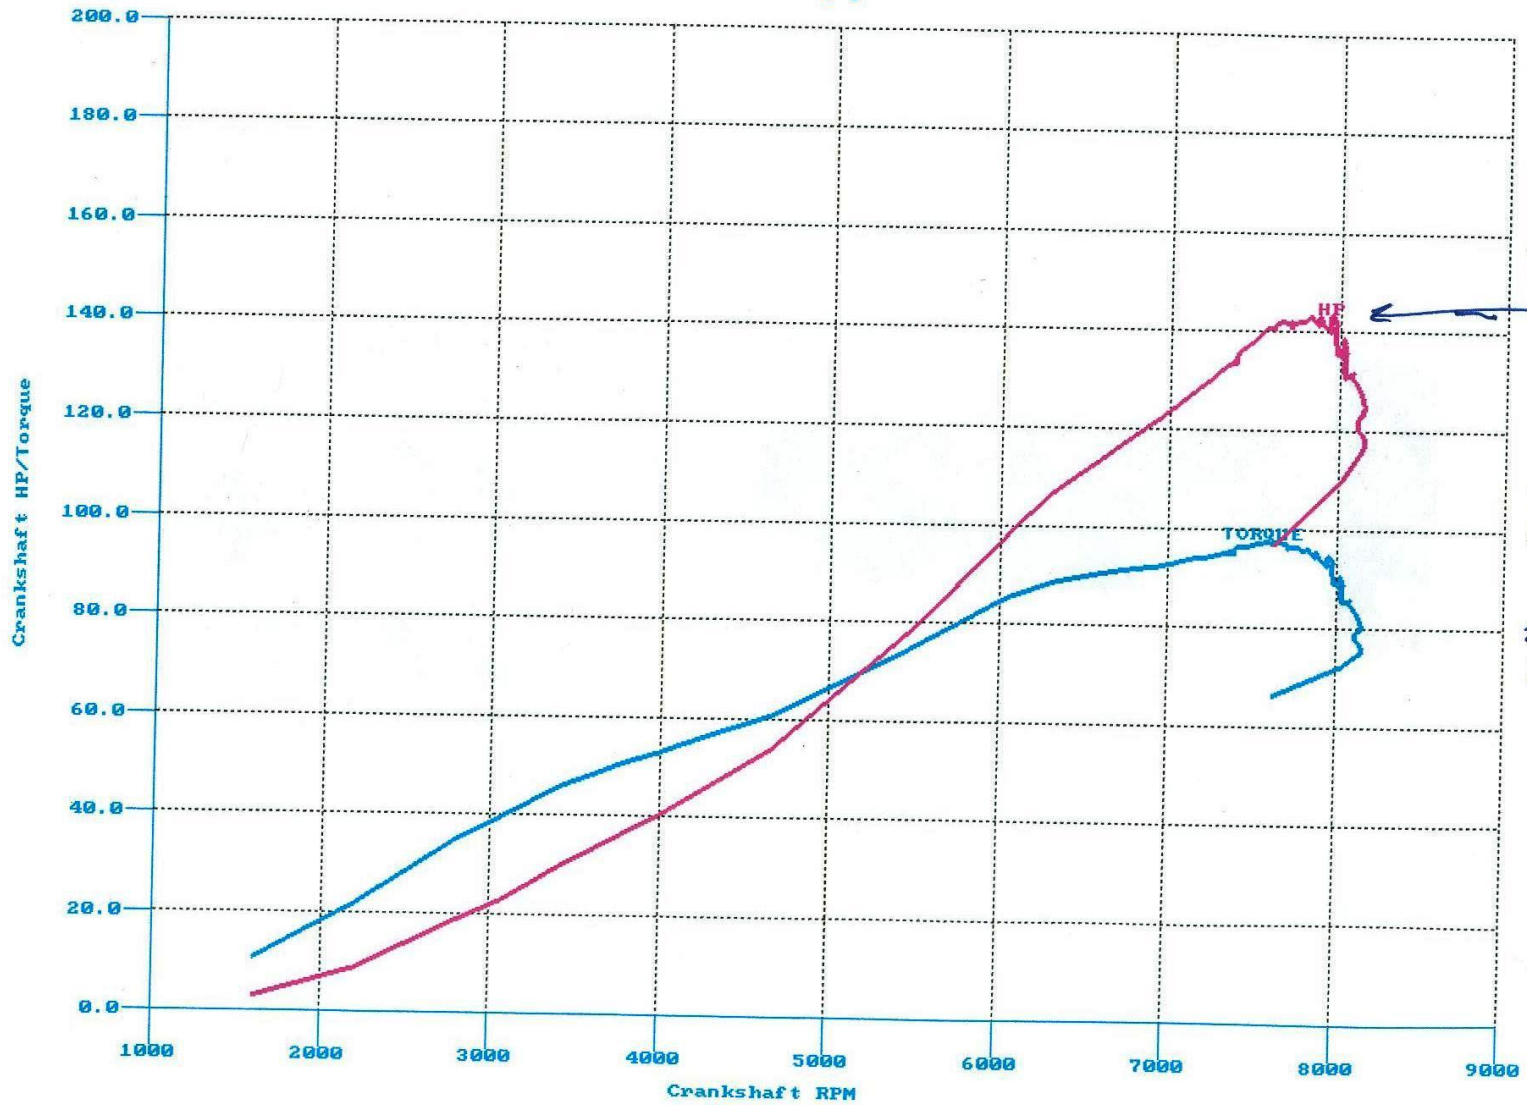

Land & Sea DYNomite - Engine Dyno (Time Mode)

H & H Rental

summitX piped

Pipes  
143.7  
@  
7980

cut Airbox  
131.2 @  
7950

stock  
125.8  
@  
7680